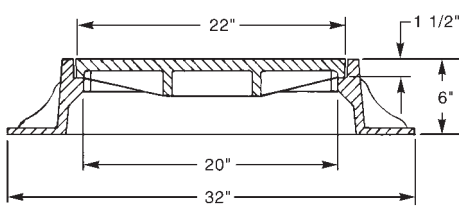

NEW

R-1495-EB
**Manhole Frame,
Bolted and Gasketed Solid Lid**

Heavy Duty

R-1500
Manhole Frame, Solid Lid

Heavy Duty

Non-Rocking feature available, see p. 12.

Available Grate: **R-2100**
(see **Inlet Frames & Grates. R-2000 Series** table)

R-1510-A
Manhole Frame, Solid Lid

Heavy Duty

Non-Rocking feature available, see p. 12.

Available Grate: **R-2110**
(see **Inlet Frames & Grates. R-2000 Series** table)

R-1524-B
**Manhole Frame,
Solid Gasketed Lid**

Heavy Duty

T-Seal gasket standard, see p. 12.

Available Grate: **R-2424-A**
(see **Inlet Frames & Grates. R-2000 Series** table)