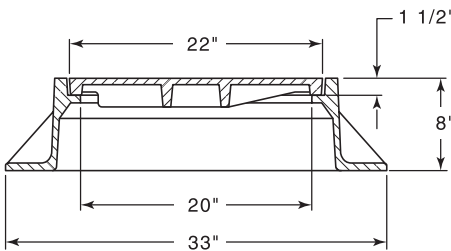

NEW

R-1495-EB
**Manhole Frame,
Bolted and Gasketed Solid Lid**

Heavy Duty

R-1500
Manhole Frame, Solid Lid

Heavy Duty

Non-Rocking feature available, see p. 12.

Available Grate: **R-2100**
(see **Inlet Frames & Grates. R-2000 Series** table)

R-1510-A
Manhole Frame, Solid Lid

Heavy Duty

Non-Rocking feature available, see p. 12.

Available Grate: **R-2110**
(see **Inlet Frames & Grates. R-2000 Series** table)

R-1524-B
**Manhole Frame,
Solid Gasketed Lid**

Heavy Duty

T-Seal gasket standard, see p. 12.

Available Grate: **R-2424-A**
(see **Inlet Frames & Grates. R-2000 Series** table)