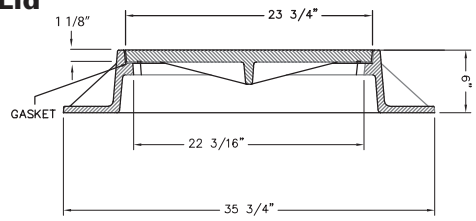

NEW

R-1495-EB
**Manhole Frame,
Bolted and Gasketed Solid Lid**

Heavy Duty

R-1500
Manhole Frame, Solid Lid

Heavy Duty

Non-Rocking feature available, see p. 12.

Available Grate: **R-2100**
(see **Inlet Frames & Grates. R-2000 Series** table)

R-1510-A
Manhole Frame, Solid Lid

Heavy Duty

Non-Rocking feature available, see p. 12.

Available Grate: **R-2110**
(see **Inlet Frames & Grates. R-2000 Series** table)

R-1524-B
**Manhole Frame,
Solid Gasketed Lid**

Heavy Duty

T-Seal gasket standard, see p. 12.

Available Grate: **R-2424-A**
(see **Inlet Frames & Grates. R-2000 Series** table)