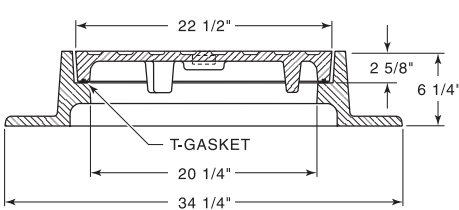

NEW

R-1495-EB
**Manhole Frame,
Bolted and Gasketed Solid Lid**

Heavy Duty

R-1500
Manhole Frame, Solid Lid

Heavy Duty

Non-Rocking feature available, see p. 12.

Available Grate: **R-2100**
(see **Inlet Frames & Grates. R-2000 Series** table)

R-1510-A
Manhole Frame, Solid Lid

Heavy Duty

Non-Rocking feature available, see p. 12.

Available Grate: **R-2110**
(see **Inlet Frames & Grates. R-2000 Series** table)

R-1524-B
**Manhole Frame,
Solid Gasketed Lid**

Heavy Duty

T-Seal gasket standard, see p. 12.

Available Grate: **R-2424-A**
(see **Inlet Frames & Grates. R-2000 Series** table)